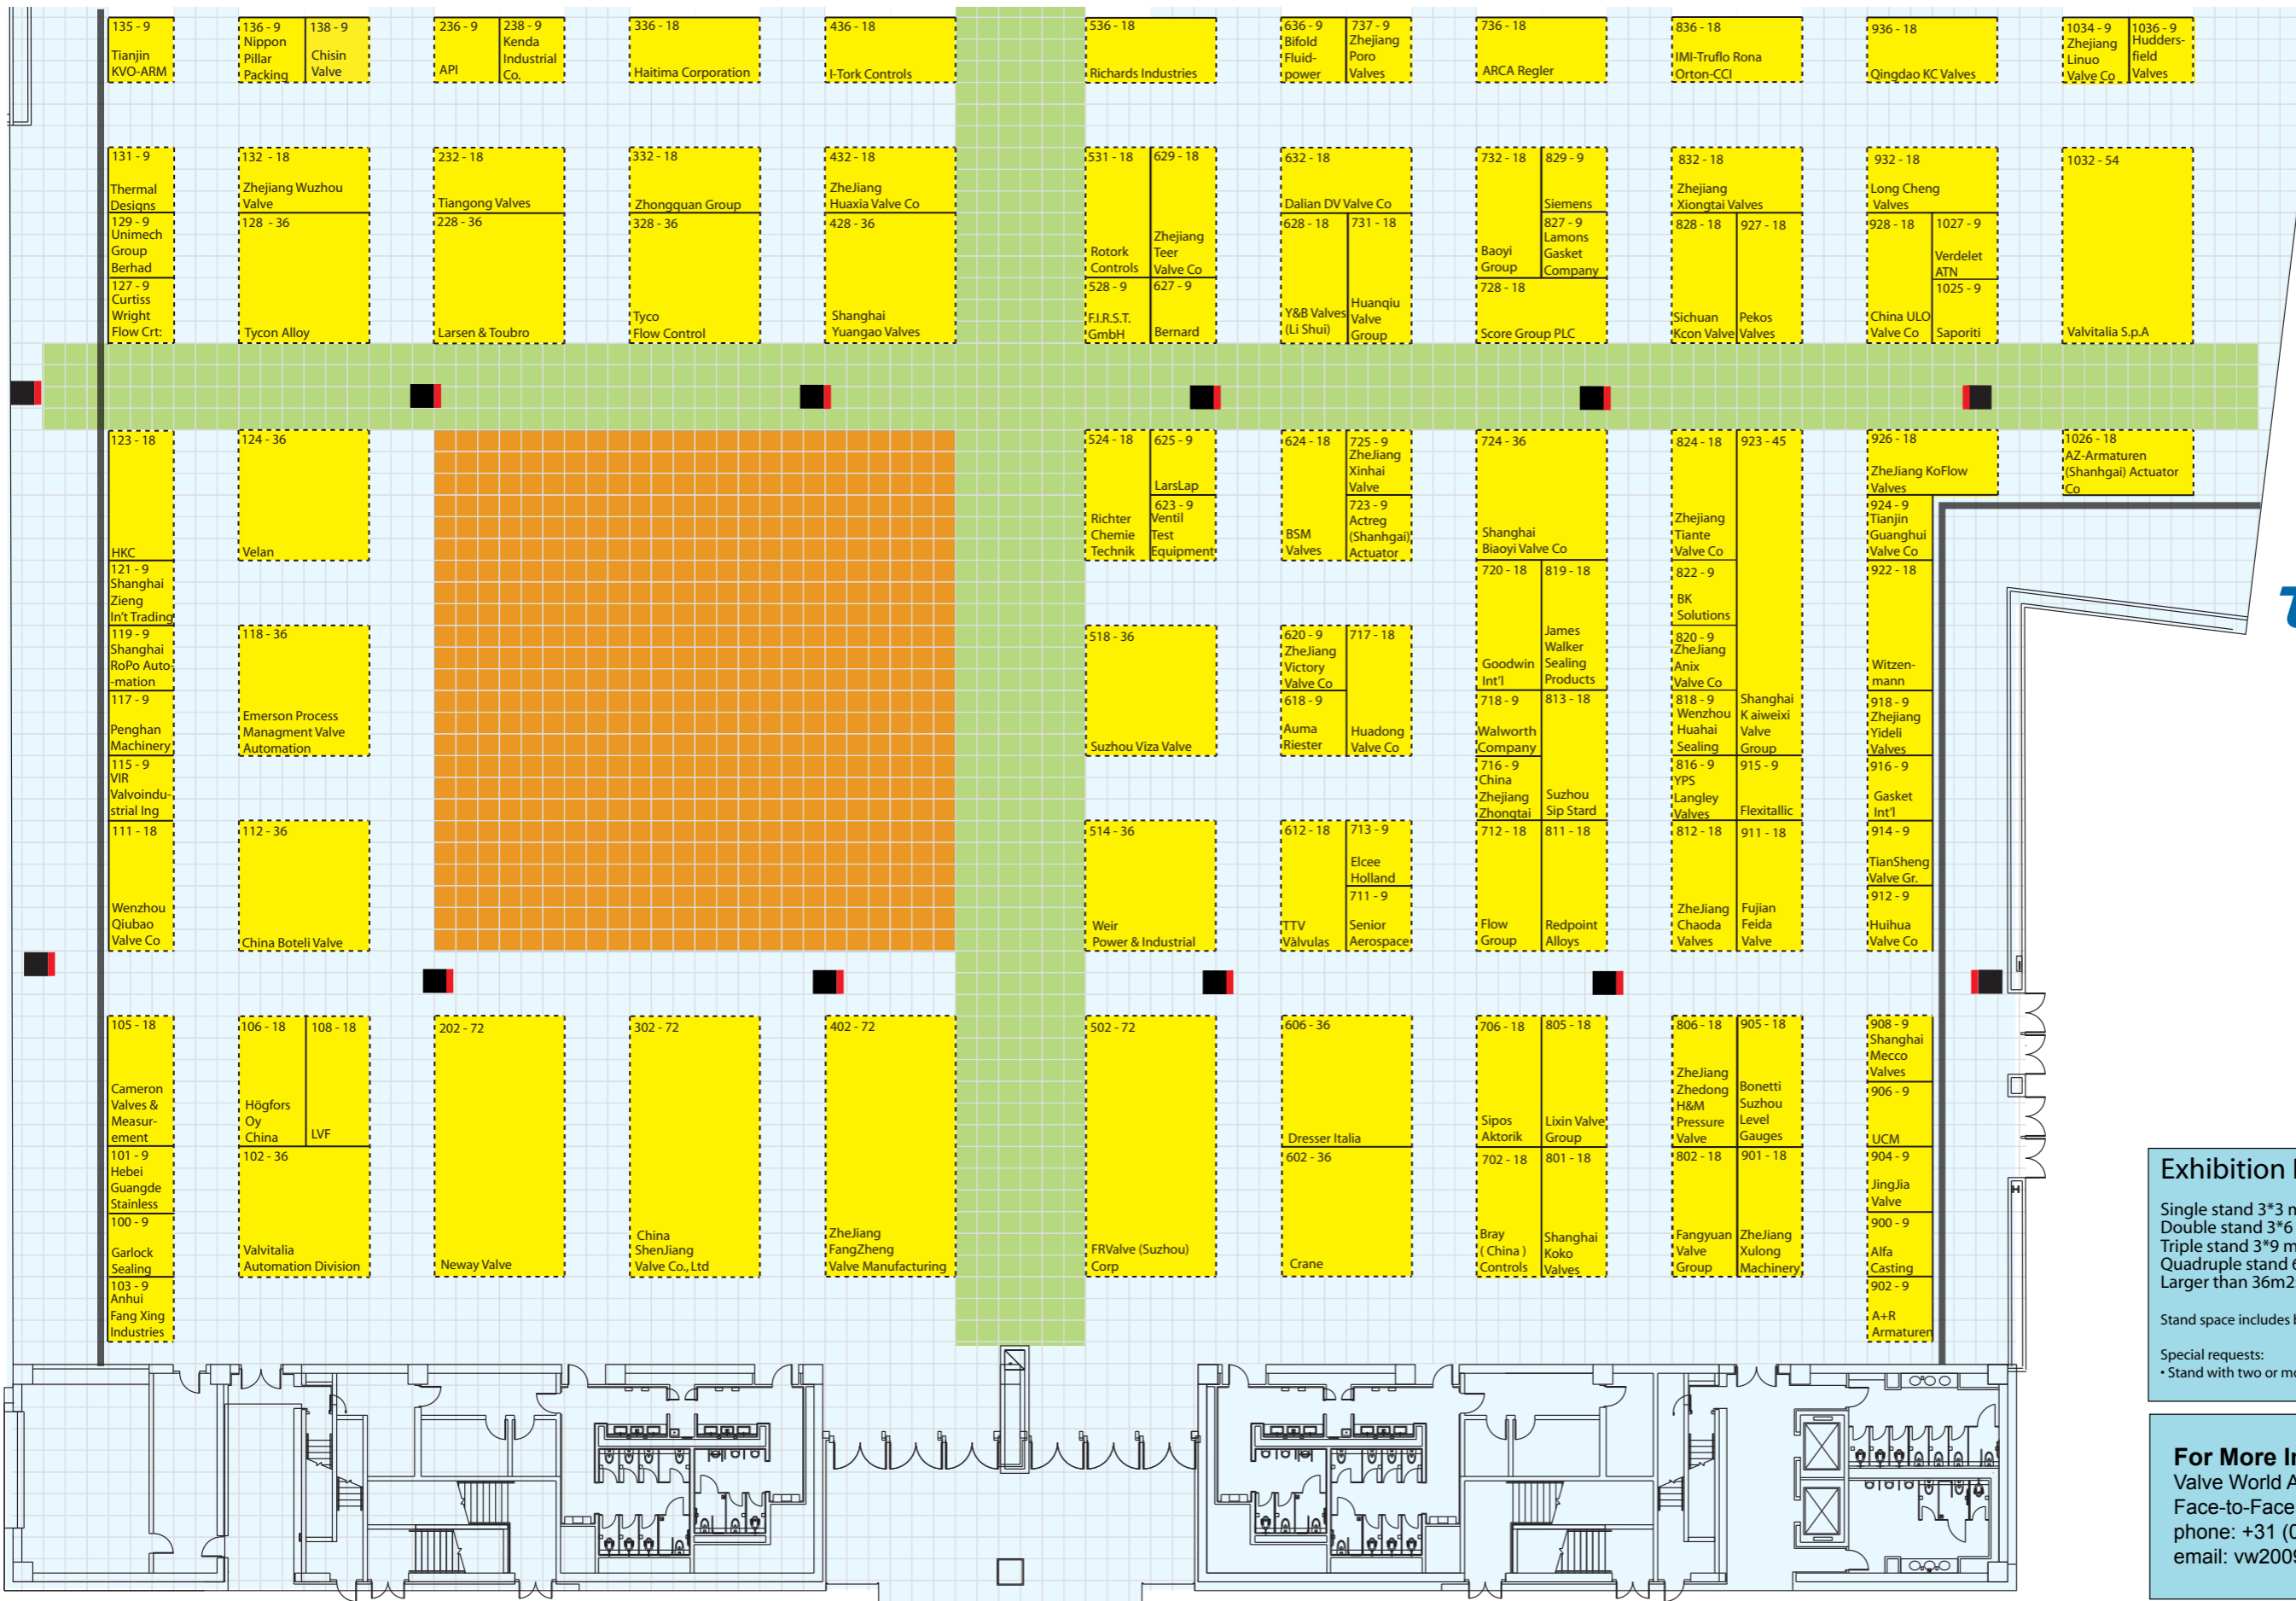

Supported by:

Exhibition Rates	
Single stand 3*3 metres:	Euro 4,500
Double stand 3*6 metres:	Euro 9,000
Triple stand 3*9 metres:	Euro 13,500
Quadruple stand 6*6 metres:	Euro 18,000
Larger than 36m2:	Price on request

Stand space includes basic shell scheme.

Special requests:
• Stand with two or more open sides: +25% of standard fee

For More Information:
Valve World Asia
Face-to-Face Service Desk
phone: +31 (0) 575 585 280
email: vw2009@kci-world.com

Index:
 Sold
 Option
 Still Available